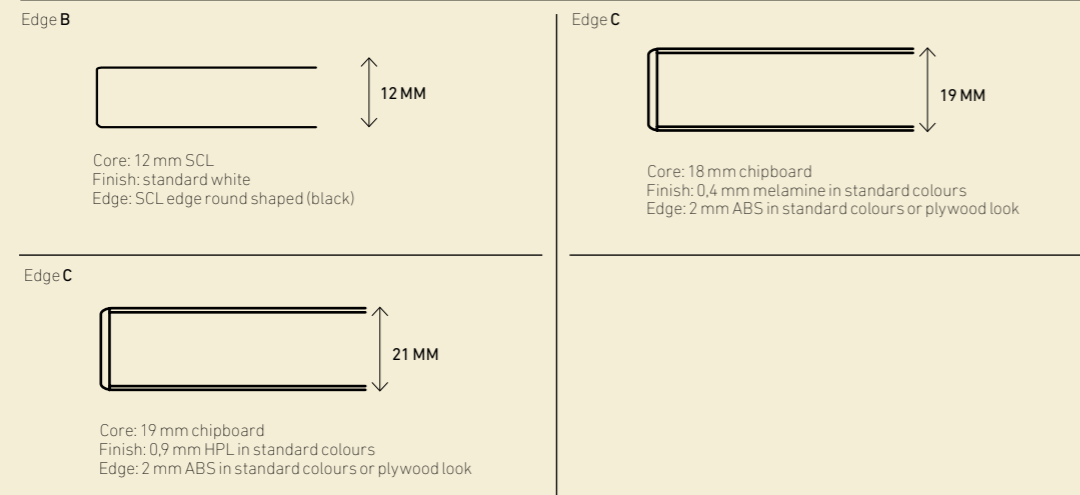

table tops & edges

table top finishes

Melamine & HPL			Fenix NTM	
	1. White U11026		5. Talinn Beech R24053	
	2. Light grey U12188		9. Madison Walnut R30011	
	3. Platinum Grey U12115		6. Lindberg Oak R20021	
	4. Anthracite U12290		7. Salisbury Elm grey R37017	
			10. Dark Mountain Oak R20065	
			8. Chestnut R38000	

Linked table tops in configurations are not supplied with a continuous decor as standard. Continuous decor is possible, price on request.

Melamine & HPL info

- 1 **White U11026***
Structure: VV
Brand: Pfeleiderer
Reflection value: 0,88
Matching Laser edge
- 2 **Light grey U12188***
Structure: SD
Brand: Pfeleiderer
Reflection value: 0,28
Matching Laser edge
- 3 **Platinum Grey U12115***
Structure: SD
Brand: Pfeleiderer
Reflection value: 0,28
Matching Laser edge
- 4 **Anthracite U12290***
Structure: SD
Brand: Pfeleiderer
Reflection value: 0,16
Matching Laser edge
- 5 **Talinn Beech R24053***
Structure: NW
Brand: Pfeleiderer
Reflection value: 0,59
Matching Laser edge
- 6 **Lindberg Oak* R20021****
Structure: NW
Brand: Pfeleiderer
Reflection value: 0,45
Matching Laser edge
- 7 **Salisbury Elm grey R37017**
Structure: NW
Brand: Pfeleiderer
Reflection value: 0,19
Matching Laser edge
- 8 **Chestnut R38000**
Structure: NW
Brand: Pfeleiderer
Reflection value: 0,13
Matching Laser edge

*Also available in SCL
 **No matching stain available.

SHAPES & SIZES

shape	size
 60 x 60 70 x 70 80 x 80	 140 x 70 x 70 160 x 80 x 80
 120 x 60 120 x 70 120 x 80 140 x 60 140 x 70 140 x 80 160 x 70 160 x 80 180 x 80 200 x 80	 140 x 70 160 x 80