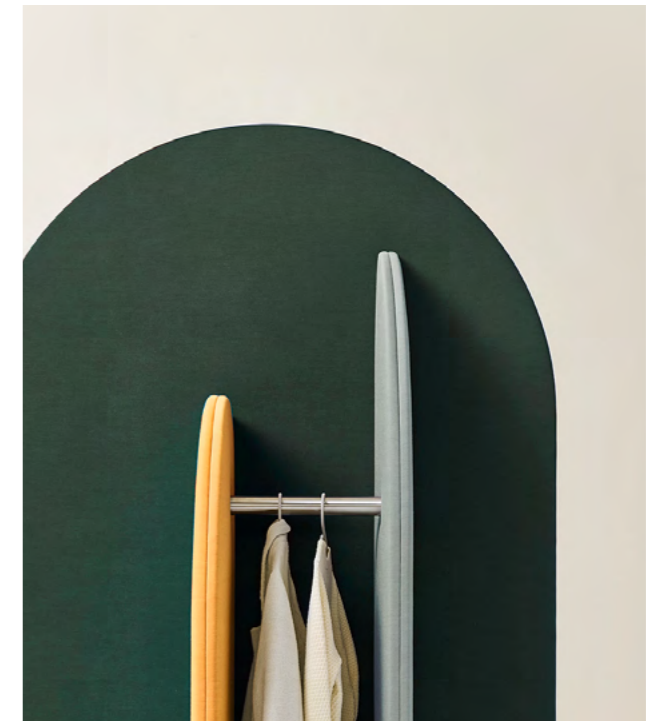

NL
De gestoffeerde wandpanelen zijn opgebouwd uit twee delen. Zodoende kunnen zijdes verschillend gestoffeerd worden. De panelen worden verbonden met een solide koppeling en gefixeerd op een zwarte houten plint.

DE
Die gepolsterten Wandpaneele bestehen aus zwei Teilen. Auf diese Weise können die Seiten unterschiedlich gepolstert werden. Die Paneele sind mit einer soliden Kupplung verbunden und auf einem schwarzen Holzsockel befestigt.

FR
Les panneaux se composent de deux parties, ce qui permet de tapisser les deux côtés dans des tissus différents. Les panneaux s'assemblent grâce à un solide système de liaison et sont disposés sur un socle en bois noir.