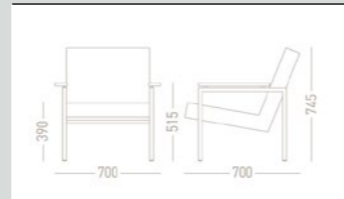

Siësta lounge chair

sizes sofa (in cm)

sizes lounge chair (in cm)

chrome & powder coatings

silk gloss coating

Light grey **SG11**

Aluminium Grey **SG12**

Black **SG15**