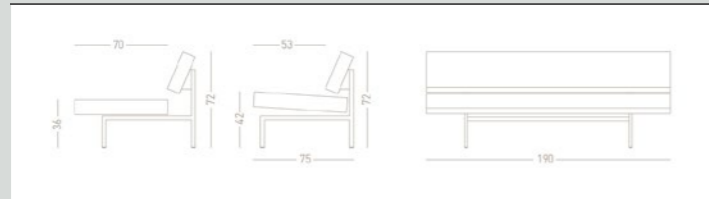

Siësta lounge chair

sizes sofa (in cm)

sizes lounge chair (in cm)

chrome & powder coatings

silk gloss coating

Light grey **SG11**

Aluminium Grey **SG12**

Black **SG15**