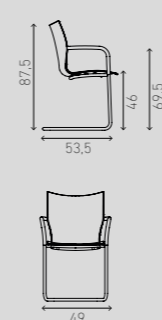

VARIATIONS

ONYX I

stackable up to 6 chairs

With armrests

3240/00 8.2 KG 2241/00 8.7 KG 2242/00 9 KG 2243/00 9 KG 2244/00 8.5 KG

shell natural beech shell natural beech, padded seat shell natural beech, padded upholstery fully upholstered shell CPL

3240/10 8.5 KG 2241/10 9 KG 2242/10 9.3 KG 2243/10 9.3 KG 2244/10 8.8 KG

shell natural beech shell natural beech, padded seat shell natural beech, padded upholstery fully upholstered shell CPL

ONYX I

stackable up to 6 chairs

With armrests

3230/00 8.1 KG 2231/00 8.4 KG 2232/00 8.6 KG 2233/00 8.4 KG

shell plastic shell plastic, padded seat shell plastic, padded upholstery fully upholstered

3230/10 8.4 KG 2231/10 8.7 KG 2232/10 8.9 KG 2233/10 8.7 KG

shell plastic shell plastic, padded seat shell plastic, padded upholstery fully upholstered

VARIATIONS

ONYX II

With armrests

3340/00 8.7 KG 2341/00 9.2 KG 2342/00 9.5 KG 2343/00 9.2 KG

shell natural beech shell natural beech, padded seat shell natural beech, padded upholstery fully upholstered

3340/10 9 KG 2341/10 9.5 KG 2342/10 9.8 KG 2343/10 9.5 KG

shell natural beech shell natural beech, padded seat shell natural beech, padded upholstery fully upholstered

ONYX II

With armrests

3330/00 6.6 KG 2331/00 6.9 KG 2332/00 7.1 KG 2333/00 6.9 KG

shell plastic shell plastic, padded seat shell plastic, padded upholstery fully upholstered

3330/10 6.9 KG 2331/10 7.2 KG 2332/10 7.4 KG 2333/10 7.2 KG

shell plastic shell plastic, padded seat shell plastic, padded upholstery fully upholstered