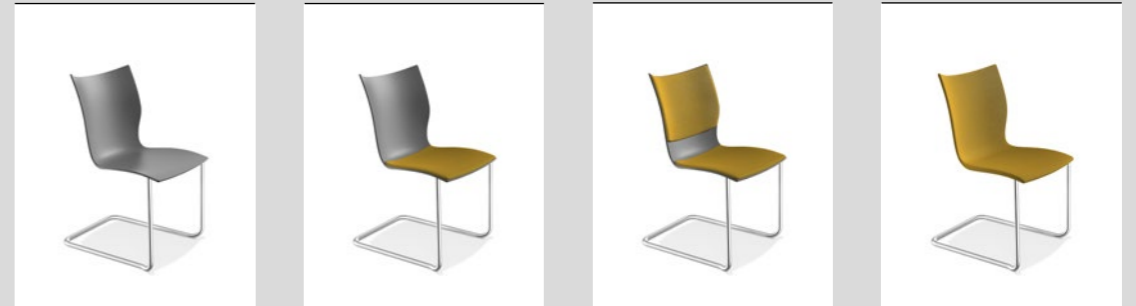

3340/10 9 KG 2341/10 9.5 KG 2342/10 9.8 KG 2343/10 9.5 KG

shell natural beech shell natural beech, padded seat shell natural beech, padded upholstery fully upholstered

ONYX II

With armrests

3330/00 6.6 KG 2331/00 6.9 KG 2332/00 7.1 KG 2333/00 6.9 KG