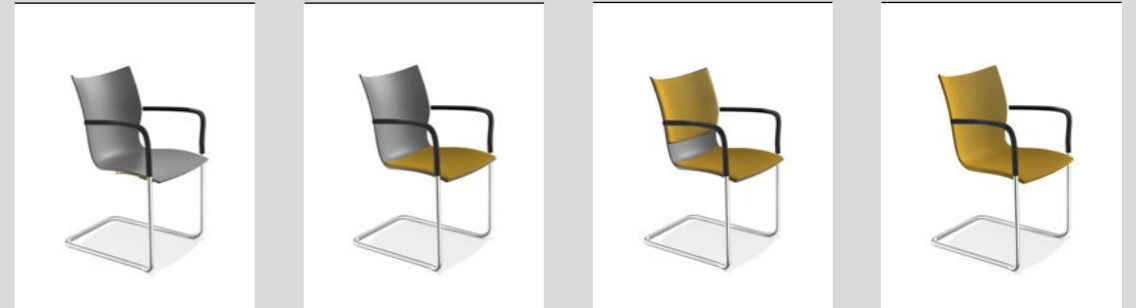

shell plastic shell plastic, padded seat shell plastic, padded upholstery fully upholstered