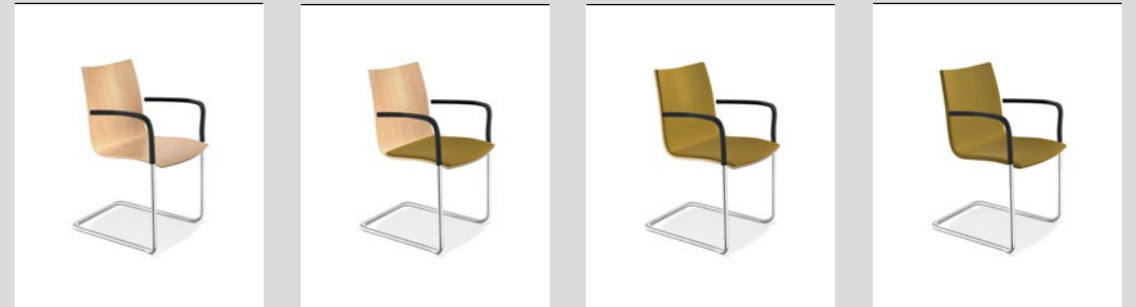

shell natural beech shell natural beech, padded seat shell natural beech, padded upholstery fully upholstered