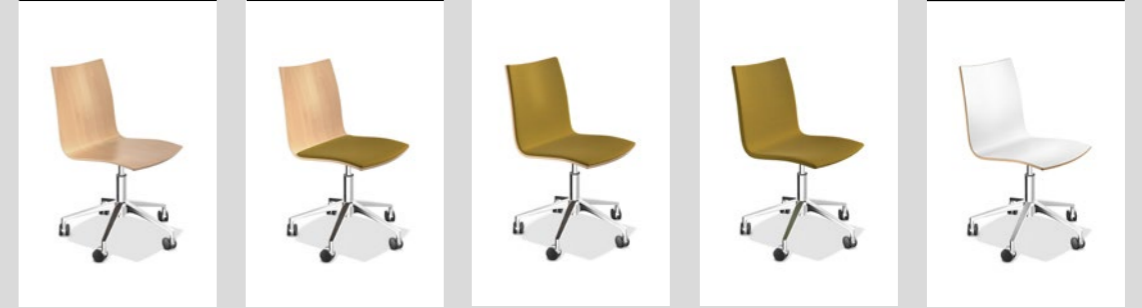

shell plastic shell plastic, padded seat shell plastic, padded upholstery fully upholstered

VARIATIONS

ONYX IV

With armrests

3540/00 9.7 KG 2541/00 10.2 KG 2542/00 10.5 KG 2543/00 10.2 KG 2544/00 9.7 KG

shell natural beech shell natural beech, padded seat shell natural beech, padded upholstery fully upholstered shell CPL