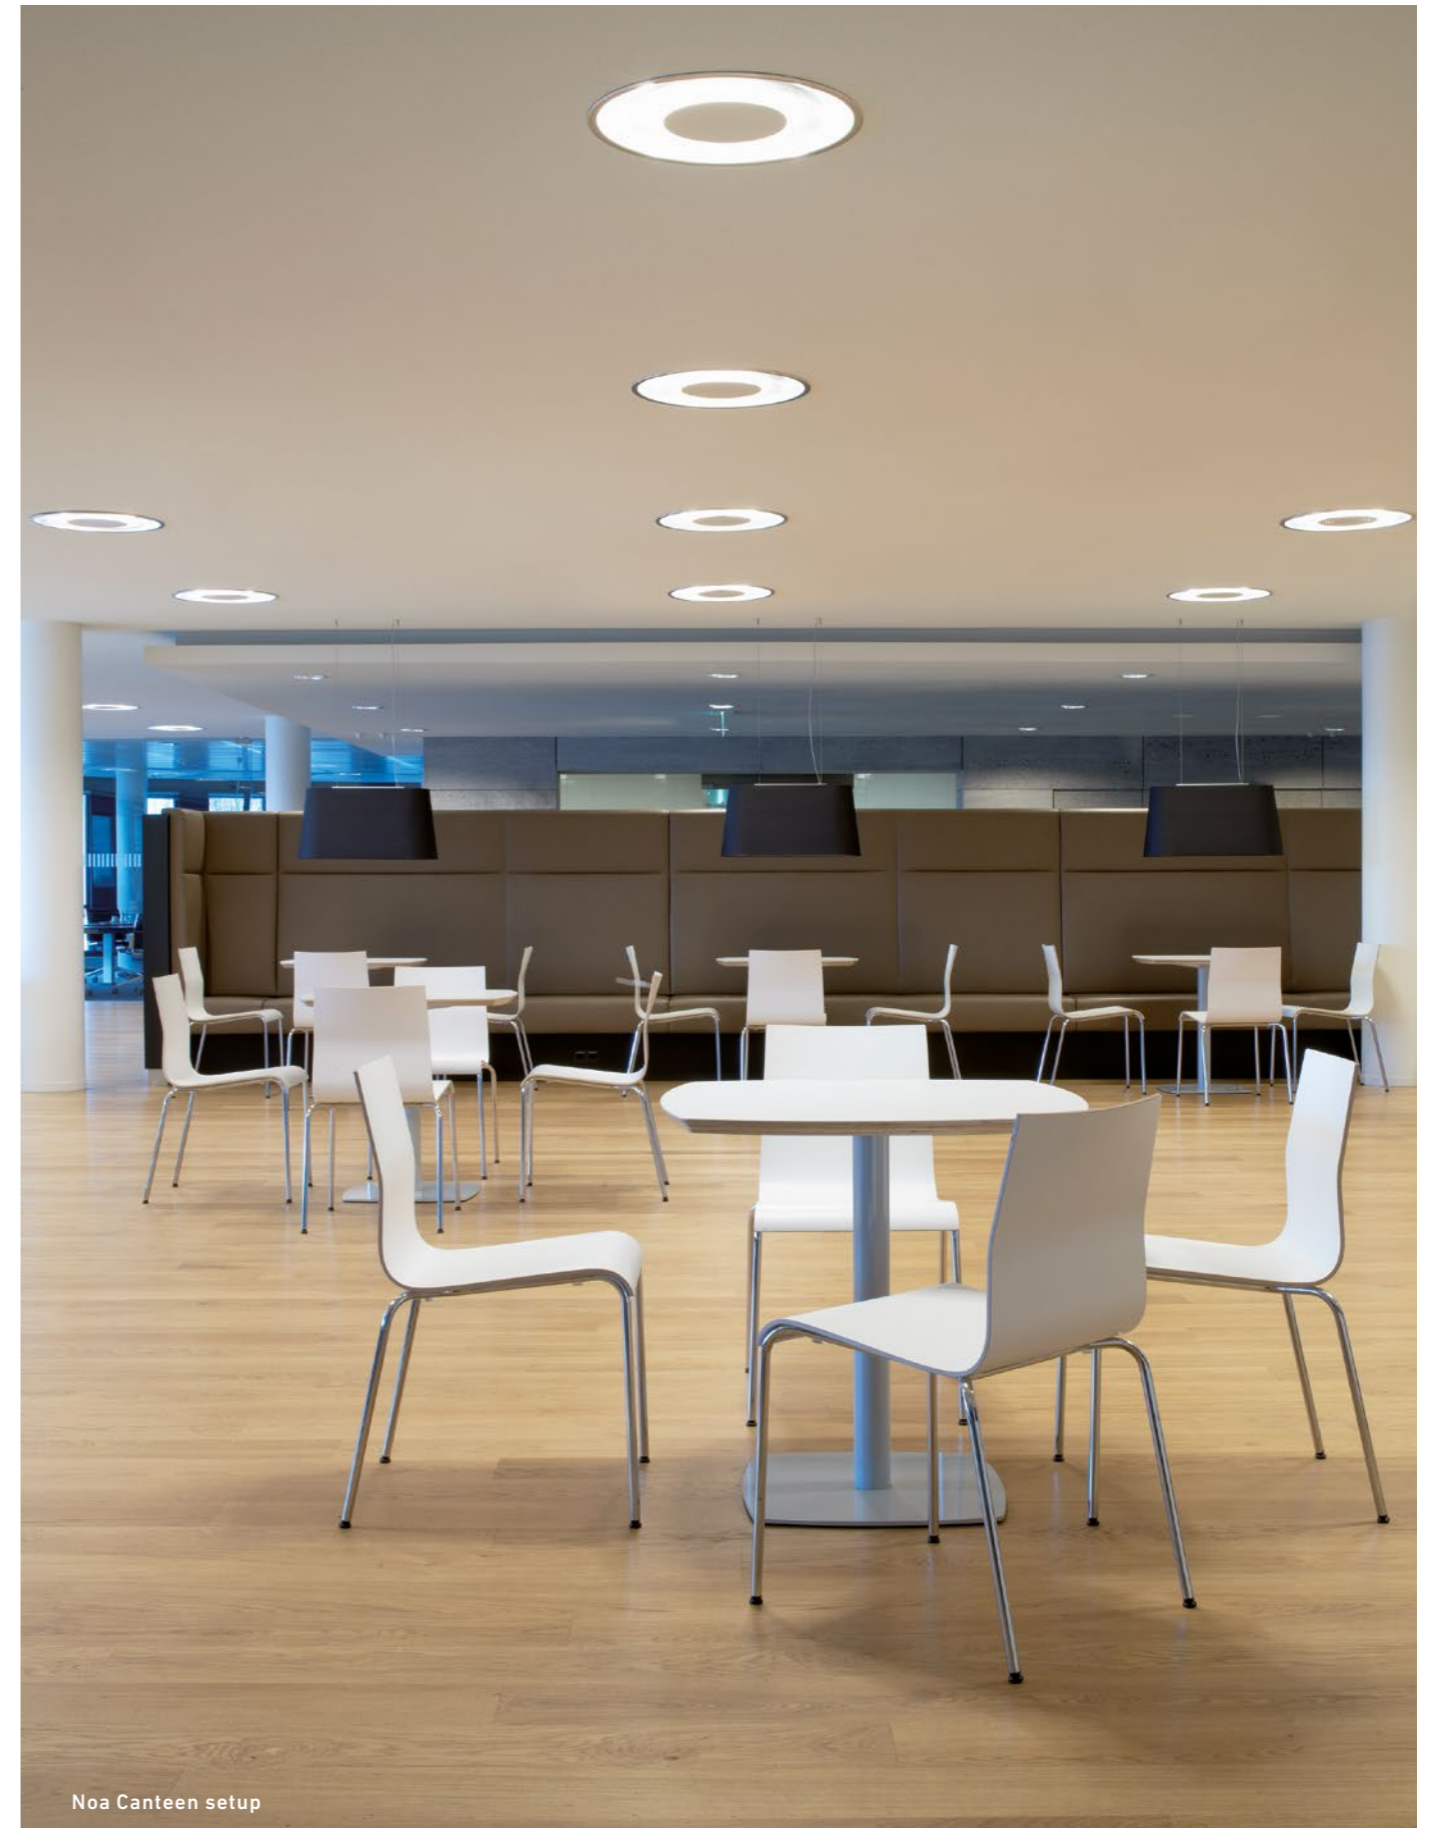

stackable up to 6 chairs

NL
Het design van Noa is niet alleen mooi, maar ook uitermate functioneel. Ergonomie was immers een belangrijk uitgangspunt bij het ontwerp. Noa is tijdloos, compact en sierlijk, dus in te zetten bij verschillende ruimtes en gelegenheden. Het draadframe onderstel heeft een ranke uitstraling. Zeker bij langdurig zitten is Noa een goede keuze!

DE
Das Design von Noa ist nicht nur schön, sondern auch ausgesprochen funktional. Die Ergonomie war ein wichtiger Ausgangspunkt bei der Entwicklung des zeitlosen, kompakten und dekorativen Noa, der sich deshalb in verschiedenen Räumen und zu den unterschiedlichsten Anlässen einsetzen lässt. Das Metallgestell hat eine grazile Ausstrahlung, und insbesondere für langandauernde Sitzungen ist Noa eine ausgezeichnete Wahl!

FR
Le design de Noa n'est pas seulement esthétique, il est aussi extrêmement fonctionnel. L'ergonomie fait en effet partie intégrante de sa conception. Noa est intemporel, compact et élégant. Il s'intègre donc parfaitement à tous les espaces et occasions. Le piètement en fil d'acier lui confère une silhouette élancée. Noa convient particulièrement pour une assise prolongée!

Noa Canteen setup