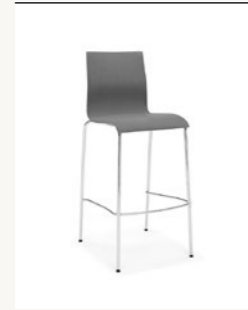

758/10

fully upholstered, with armrests

NOA BARSTOOL

sizes in cm

768/03

shell CPL, fully upholstered

FINISHES

silk gloss