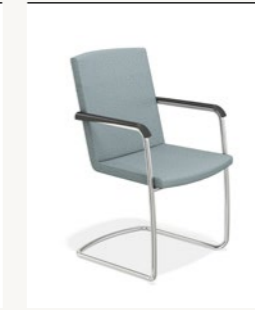

2664/11

Deluxe upholstered, high backrest