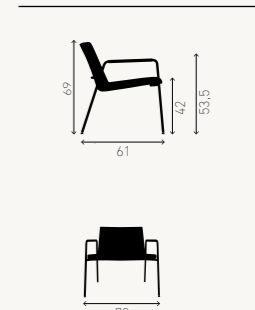

Standard upholstered, high backrest

2664/10

Deluxe upholstered, low backrest

2664/11

Deluxe upholstered, high backrest

2665/10

Low backrest

2665/11

High backrest

2669/10

Low backrest

2669/11

High backrest

4664/10

Low backrest

LEON

LEON II

LEON IV

LEON LOUNGE

sizes in cm

PRODUCT
LEON IV
TEMO CONFERENCE TABLE

SHOWROOMS

Casala Meubelen Nederland bv
Rolweg 10
4104 AV Culemborg
The Netherlands
+31 (0)345 51 73 88
info@casala.com

Design Post Amsterdam
Cruquiusweg 111m
1019 AG Amsterdam
The Netherlands
+31 (0)20 463 39 80