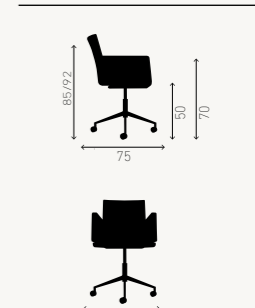

Standard upholstered, high backrest

2664/10

Deluxe upholstered, low backrest

2664/11

Deluxe upholstered, high backrest

2665/10

Low backrest

2665/11

High backrest

2669/10

Low backrest

2669/11

High backrest

4664/10

Low backrest

LEON

LEON II

LEON IV

LEON LOUNGE

sizes in cm

PRODUCT
LEON IV
TEMO CONFERENCE TABLE

SHOWROOMS

Casala Meubelen Nederland bv
Rolweg 10
4104 AV Culemborg
The Netherlands
+31 (0)345 51 73 88
info@casala.com

Design Post Amsterdam
Cruquiusweg 111m
1019 AG Amsterdam
The Netherlands
+31 (0)20 463 39 80