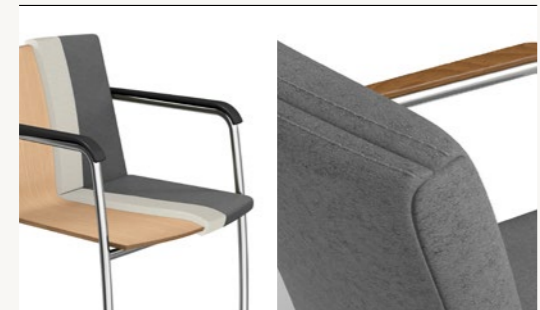

Mud grey FT29

armrests

Standard upholstery

Deluxe upholstery

VARIATIONS

2663/10

Standard upholstered, low backrest

2663/11