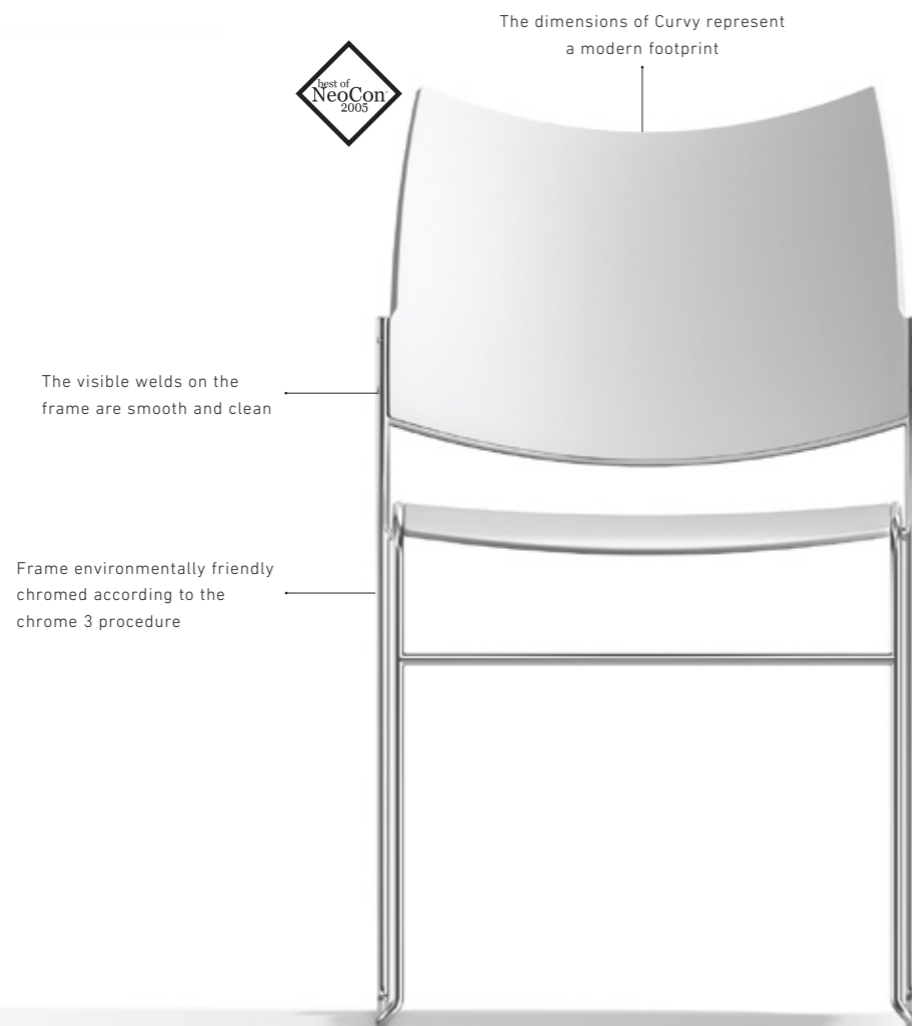

Product
Curvy

Location
NBC congress centre, Nieuwegein - NL

Photography
NBC congress centre, Nieuwegein - NL

DETAILS THAT MAKE A DIFFERENCE

— Curvy has much more to offer than simply a nice design; it also excels where functionality is concerned. Its high backrest and preformed seat guarantee optimal sitting comfort. And due to its ergonomic design, Curvy is also perfectly suitable for both passive and active use.