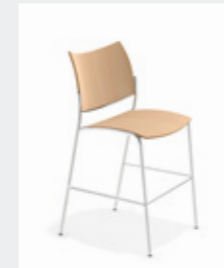

1278/07 7.8 KG 1279/07 8 KG 2278/07 8.4 KG

Shell plastic

Shell plastic, upholstered seat

Fully upholstered

Cobra barstool counter

3278/06 8.2 KG 3279/06 8.4 KG 3277/06 8.8 KG

Shell natural beech

Backrest natural beech + upholstered seat