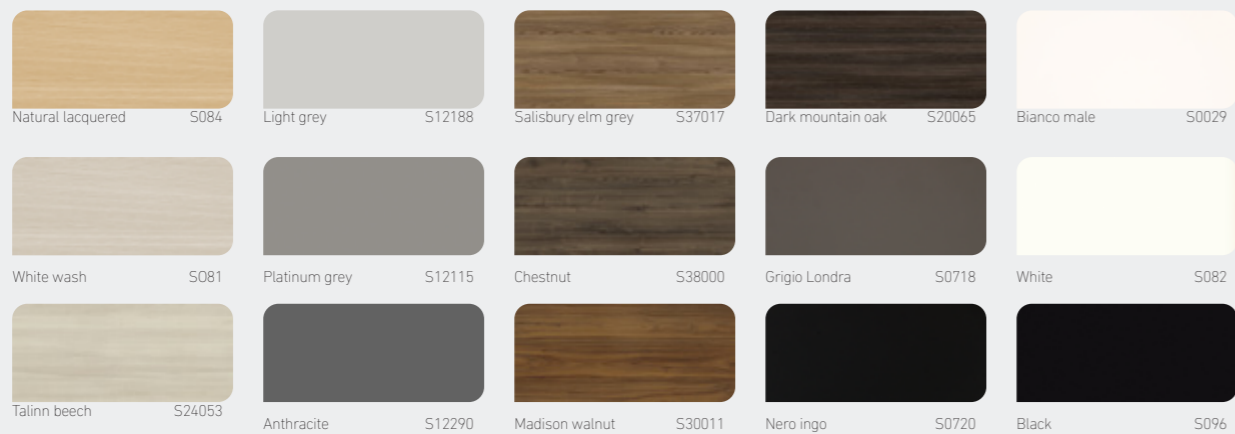

CURVY FAMILY FINISHES

Plastic colours 100% recycled materials

*Carver is only available in the colours marked *; Clear white C22, Black C21, Grey C24, Steel blue C34, Basil green C30

Staining & lacquer

Veneers