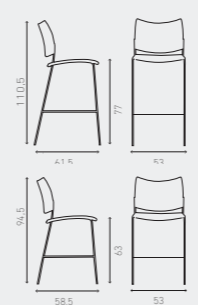

Underseat linking
centre-to-centre distance
Chair-Chair 50,8 cm
Chair-Armchair 55,2 cm
Armchair-Armchair 55,2 cm

Floor linking
centre-to-centre distance
Chair-Chair 51 cm
Chair-Armchair 54 cm

Stackable up to 25 chairs

Fully upholstered

Curvy barstool

1288/07 9 KG 1289/07 9.2 KG 2288/07 9.5 KG

Shell plastic

Shell plastic, upholstered seat

Fully upholstered

Curvy barstool counter

3288/06 9.5 KG 3289/06 9.7 KG 3287/06 10 KG

Shell natural beech

Backrest natural beech + upholstered seat

Backrest padded upholstered + upholstered seat

Curvy barstool

3288/07 9.7 KG 3289/07 9.9 KG 3287/07 10.2 KG

Shell natural beech

Backrest natural beech + upholstered seat

Backrest padded upholstered + upholstered seat

Sizes in cm

Cobra barstool counter

1278/06 7.5 KG 1279/06 7.7 KG 2278/06 8.1 KG

Shell plastic

Shell plastic, upholstered seat

Fully upholstered

Cobra barstool