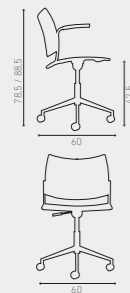

Underseat linking
centre-to-centre distance
Chair-Chair 50 cm
Chair-Armchair 54,4 cm
Armchair-Armchair 59,1 cm

Floor linking
centre-to-centre distance
Chair-Chair 51 cm
Chair-Armchair 54 cm

Stackable up to 45 chairs

Underseat linking
centre-to-centre distance
Chair-Chair 50,8 cm
Chair-Armchair 55,2 cm
Armchair-Armchair 55,2 cm

Floor linking
centre-to-centre distance
Chair-Chair 51 cm
Chair-Armchair 54 cm

Stackable up to 25 chairs

Sizes in cm

CARVER & CELLO

Carver

Underseat linking
centre-to-centre distance
Chair-Chair 51,5 cm

Floor linking
centre-to-centre distance
Chair-Chair 51 cm
Chair-Armchair 54 cm

stackable up to 25 chairs

1258/00 7,4 KG

Shell plastic

1259/00 7,8 KG

Shell plastic,
upholstered seat

2258/00 8 KG

Fully upholstered

Cello

1298/00 10,7 KG

Shell plastic