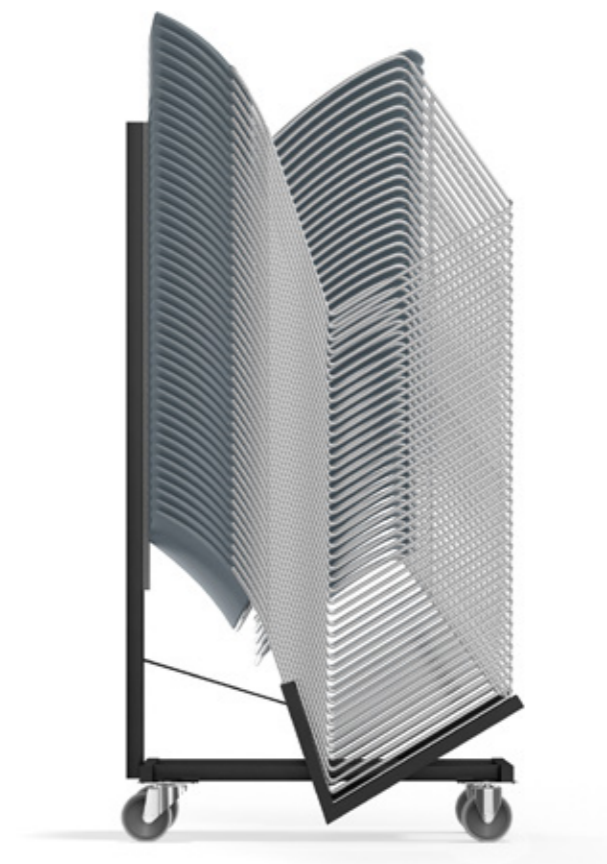

Product
Curvy & Lacrosse II

Location
Hotel Jakarta, Amsterdam - NL

Photography
Hotel Jakarta by WestCord

Architect
Search

STACKING & STORING WITH CURVY

— Curvy chairs are easy to stack and store, taking up hardly any space. In fact, 45 chairs take up no more than 0.6 m². Due to its integrated protective stacking system there is no need to worry Curvy might get damaged either.