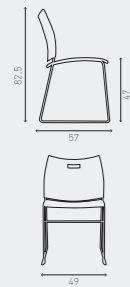

Underseat linking
centre-to-centre distance
Chair-Chair 50 cm
Chair-Armchair 54,4 cm
Armchair-Armchair 59,1 cm

Floor linking
centre-to-centre distance
Chair-Chair 51 cm
Chair-Armchair 54 cm

Stackable up to 45 chairs

Underseat linking
centre-to-centre distance
Chair-Chair 50,8 cm
Chair-Armchair 55,2 cm
Armchair-Armchair 55,2 cm

Floor linking
centre-to-centre distance
Chair-Chair 51 cm
Chair-Armchair 54 cm

Stackable up to 25 chairs

Sizes in cm

CARVER & CELLO

Carver

Underseat linking
centre-to-centre distance
Chair-Chair 51,5 cm

Floor linking
centre-to-centre distance
Chair-Chair 51 cm
Chair-Armchair 54 cm

stackable up to 25 chairs

1258/00 7,4 KG