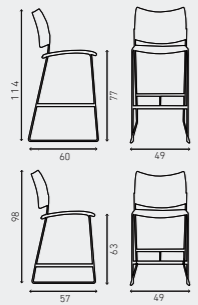

Underseat linking system

Zifra numbering system

CURVY BARSTOOLS

COBRA BARSTOOLS

Curvy barstool counter

1288/06 8.7 KG 1289/06 8.9 KG 2288/06 9.3 KG

Shell plastic

Shell plastic, upholstered seat

Fully upholstered

Curvy barstool

1288/07 9 KG 1289/07 9.2 KG 2288/07 9.5 KG

Shell plastic

Shell plastic, upholstered seat

Fully upholstered

Curvy barstool counter

3288/06 9.5 KG 3289/06 9.7 KG 3287/06 10 KG