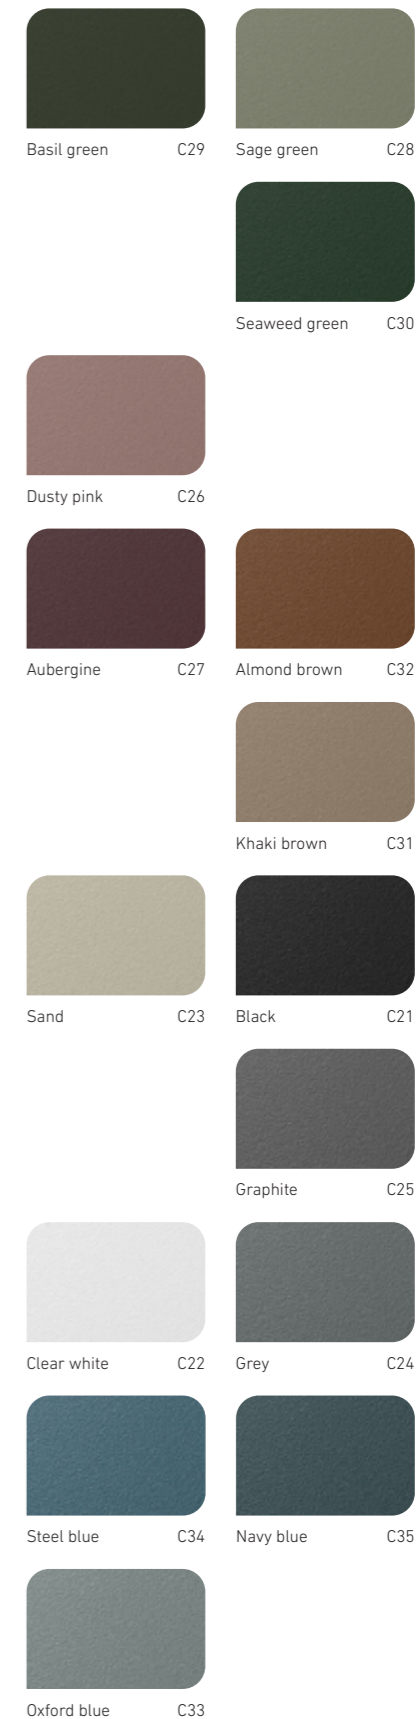

NL
Alle kunststof zittingen en rugleuningen van de Curvy Family zijn vervaardigd uit 100% gerecycled materiaal. Dit innovatieve materiaal biedt Casala aan voor de modellen Carver, Cello, Cobra en Curvy. En het mooie is dat dit materiaal ook weer 100% hoogwaardig te recyclen is.

DE
Alle Kunststoffsitze und -rückenlehnen der Curvy Familie sind aus 100 % recyceltem Material hergestellt. Casala bietet dieses innovative Material für die Modelle Carver, Cello, Cobra und Curvy an. Und das tolle ist, dass dieses Material auch wieder zu 100% hochwertig recycelbar ist.

FR
Tous les sièges et dossiers en plastique de la famille Curvy sont fabriqués à partir de matériaux 100 % recyclés. Casala propose ce matériau innovant pour les modèles Carver, Cello, Cobra et Curvy. Et le point positif c'est que ce matériau est également recyclable à 100 % pour un résultat de haute qualité.