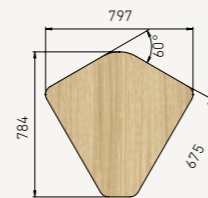

CORALS ELEMENTS

Dimensions width, depth, height (in cm)
Seating height 45cm

HOCKER STRAIGHT 160/...
60 / 78 x 66

HOCKER STRAIGHT 160/...
120 / 138 / 180 x 66

HOCKER CORNER 160/...
45° / 60° x 66

HOCKER CORNER 160/...
90° x 66

SEAT STRAIGHT 162/...
60 / 78 x 66

SEAT STRAIGHT 162/...
120 / 138 / 180 x 66

SEAT CORNER 162/...
45° / 60° x 66

SEAT CORNER 162/...
90° x 66

ARMREST 163
18x66

LAPTOP TABLET

SCREEN STRAIGHT
width 60 / 120, height 138

SCREEN CORNER
width 60 / 120, height 138

TABLETOP
end element

TABLETOP
in between element

TABLETOP
90° corner element

TABLETOP
45° corner element

TABLETOP
60° corner element

CORALS MEETING

Dimensions width, depth, height (in cm)
Seating height 45cm