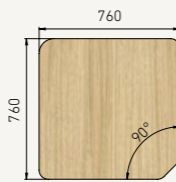

CORALS ELEMENTS

Dimensions width, depth, height (in cm)
Seating height 45cm

HOCKER STRAIGHT 160/...
60 / 78 x 66

HOCKER STRAIGHT 160/...
120 / 138 / 180 x 66

HOCKER CORNER 160/...
45° / 60° x 66

HOCKER CORNER 160/...
90° x 66

SEAT STRAIGHT 162/...
60 / 78 x 66

SEAT STRAIGHT 162/...
120 / 138 / 180 x 66

SEAT CORNER 162/...
45° / 60° x 66

SEAT CORNER 162/...
90° x 66

ARMREST 163
18x66

LAPTOP TABLET

SCREEN STRAIGHT
width 60 / 120, height 138

SCREEN CORNER
width 60 / 120, height 138

TABLETOP
end element

TABLETOP
in between element

TABLETOP
90° corner element

TABLETOP
45° corner element

TABLETOP
60° corner element

CORALS MEETING

Dimensions width, depth, height (in cm)
Seating height 45cm