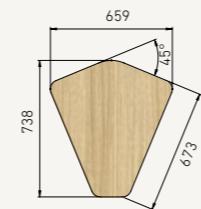

CORALS ELEMENTS

Dimensions width, depth, height (in cm)
Seating height 45cm

HOCKER STRAIGHT 160/...
60 / 78 x 66

HOCKER STRAIGHT 160/...
120 / 138 / 180 x 66

HOCKER CORNER 160/...
45° / 60° x 66

HOCKER CORNER 160/...
90° x 66

SEAT STRAIGHT 162/...
60 / 78 x 66

SEAT STRAIGHT 162/...
120 / 138 / 180 x 66

SEAT CORNER 162/...
45° / 60° x 66

SEAT CORNER 162/...
90° x 66

ARMREST 163
18x66

LAPTOP TABLET

SCREEN STRAIGHT
width 60 / 120, height 138

SCREEN CORNER
width 60 / 120, height 138

TABLETOP
end element

TABLETOP
in between element

TABLETOP
90° corner element

TABLETOP
45° corner element

TABLETOP
60° corner element

CORALS MEETING

Dimensions width, depth, height (in cm)
Seating height 45cm