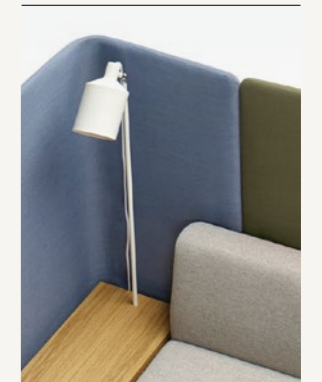

CORALS ELEMENTS

Dimensions width, depth, height (in cm)
Seating height 45cm

CORALS MEETING

Dimensions width, depth, height (in cm)
Seating height 45cm

CORALS OPTIONS

lighting