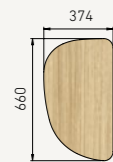

CORALS ELEMENTS

Dimensions width, depth, height (in cm)
Seating height 45cm

HOCKER STRAIGHT 160/...
60 / 78 x 66

HOCKER STRAIGHT 160/...
120 / 138 / 180 x 66

HOCKER CORNER 160/...
45° / 60° x 66

HOCKER CORNER 160/...
90° x 66

SEAT STRAIGHT 162/...
60 / 78 x 66

SEAT STRAIGHT 162/...
120 / 138 / 180 x 66

SEAT CORNER 162/...
45° / 60° x 66

SEAT CORNER 162/...
90° x 66

ARMREST 163
18x66

LAPTOP TABLET

SCREEN STRAIGHT
width 60 / 120, height 138

SCREEN CORNER
width 60 / 120, height 138

TABLETOP
end element

TABLETOP
in between element

TABLETOP
90° corner element

TABLETOP
45° corner element

TABLETOP
60° corner element

CORALS MEETING

Dimensions width, depth, height (in cm)
Seating height 45cm