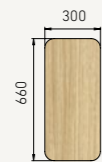

TABLETOP
in between element