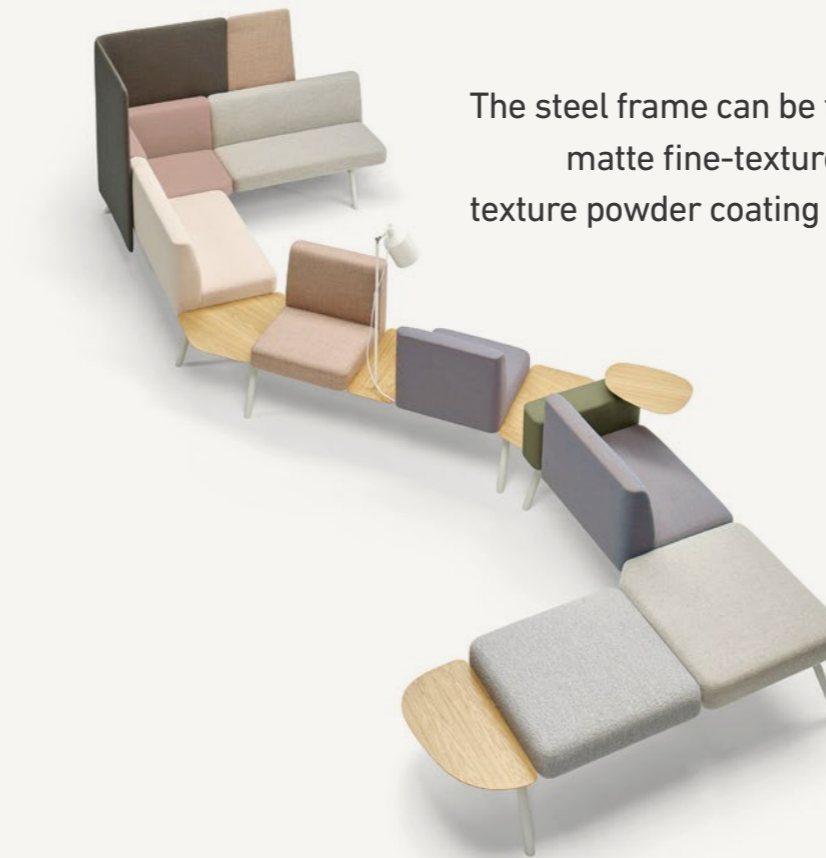

SUPPLIER
 Gispen

WITH CORALS
YOU CAN
EASILY CREATE
A FUNCTIONAL
CONFIGURATION
WITH A
FRIENDLY
AMBIENCE
IN LOUNGE
OR RECEPTION
AREAS

DESIGN LINKED TO FUNCTIONALITY

DESIGN LINKED TO FUNCTIONALITY

CORALS CAN ALSO BE
CONFIGURED AS A
STAND-ALONE OBJECT
FOR SMALLER SETTINGS

CORALS FINISHES

The steel frame can be finished with several standard matte fine-textured powder coatings. Other matte fine texture powder coating colours are available on request.

UK

Seating elements

The Corals seating elements feature high-quality HR Eco foam and Nosag springs. This promotes comfort, quality and durability.