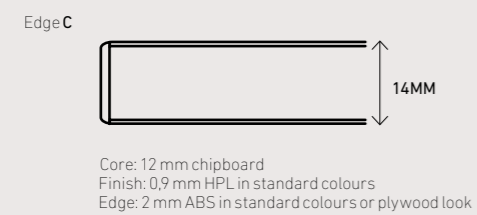

chrome

table tops & edges

table top finishes

Melamine & HPL			Fenix NTM	
	1. White U11026		5. Talinn Beech R24053	
	2. Light grey U12188		6. Lindberg Oak R20021	
	3. Platinum Grey U12115		7. Salisbury Elm grey R37017	
	4. Anthracite U12290		8. Chestnut R38000	
				