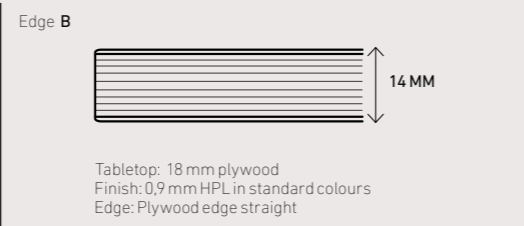

CLASS FINISHES

chrome & powder coatings

silk gloss coating		soft touch coating		fine texture coating	
	Light grey SG11		Black soft touch SFT01		Black FT11
	Aluminium Grey SG12		White soft touch SFT02		White FT12
	Black SG15				Olive green FT16
	Traffic white SG16				Sunflower yellow FT24
	Tenor grey SG17				Sharkskin grey FT17
	Traffic grey SG20				Maroon red FT25
	Silver grey SG21				Soft ivory FT18
	Atomium grey SG23				Foggy green FT26
					Midnight blue FT19
					Dusty grey FT20
					Saddle brown FT28
					Pebble grey FT21
					Mud grey FT29

chrome

table tops & edges

table top finishes

Melamine & HPL			Fenix NTM	
	1. White U11026		5. Talinn Beech R24053	
	2. Light grey U12188		6. Lindberg Oak R20021	
	3. Platinum Grey U12115		7. Salisbury Elm grey R37017	
	4. Anthracite U12290		8. Chestnut R38000	
				