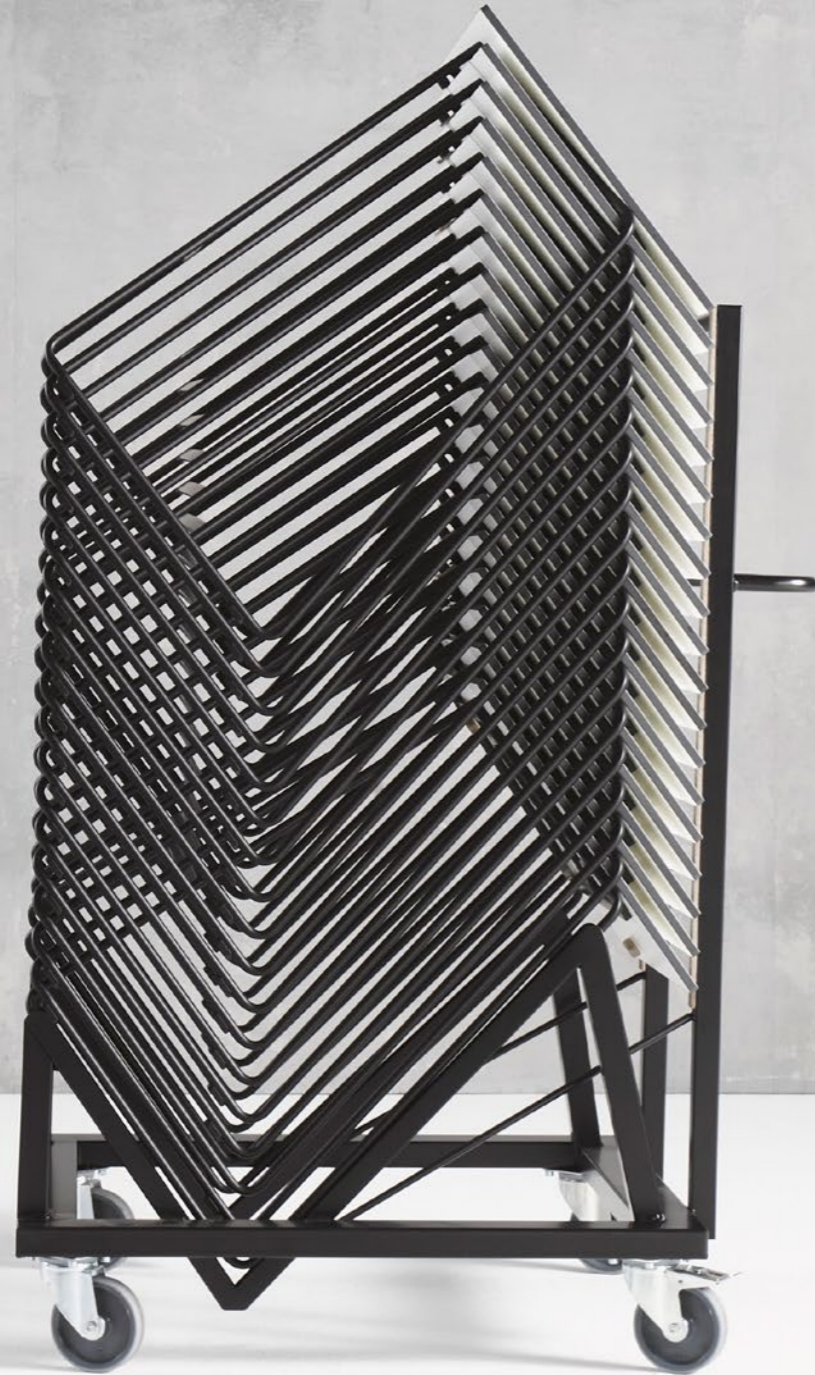

CLASS IS A TRUE SPACE SAVER.
20 PIECES CAN EASILY BE
STACKED ON A TRANSPORT
DOLLY

DESIGN LINKED TO FUNCTIONALITY

DESIGN LINKED TO FUNCTIONALITY

PRODUCTS
CELLO, CLASS, CARVER

CLASS DIMENSIONS

Dimensions width, depth, height (in cm)