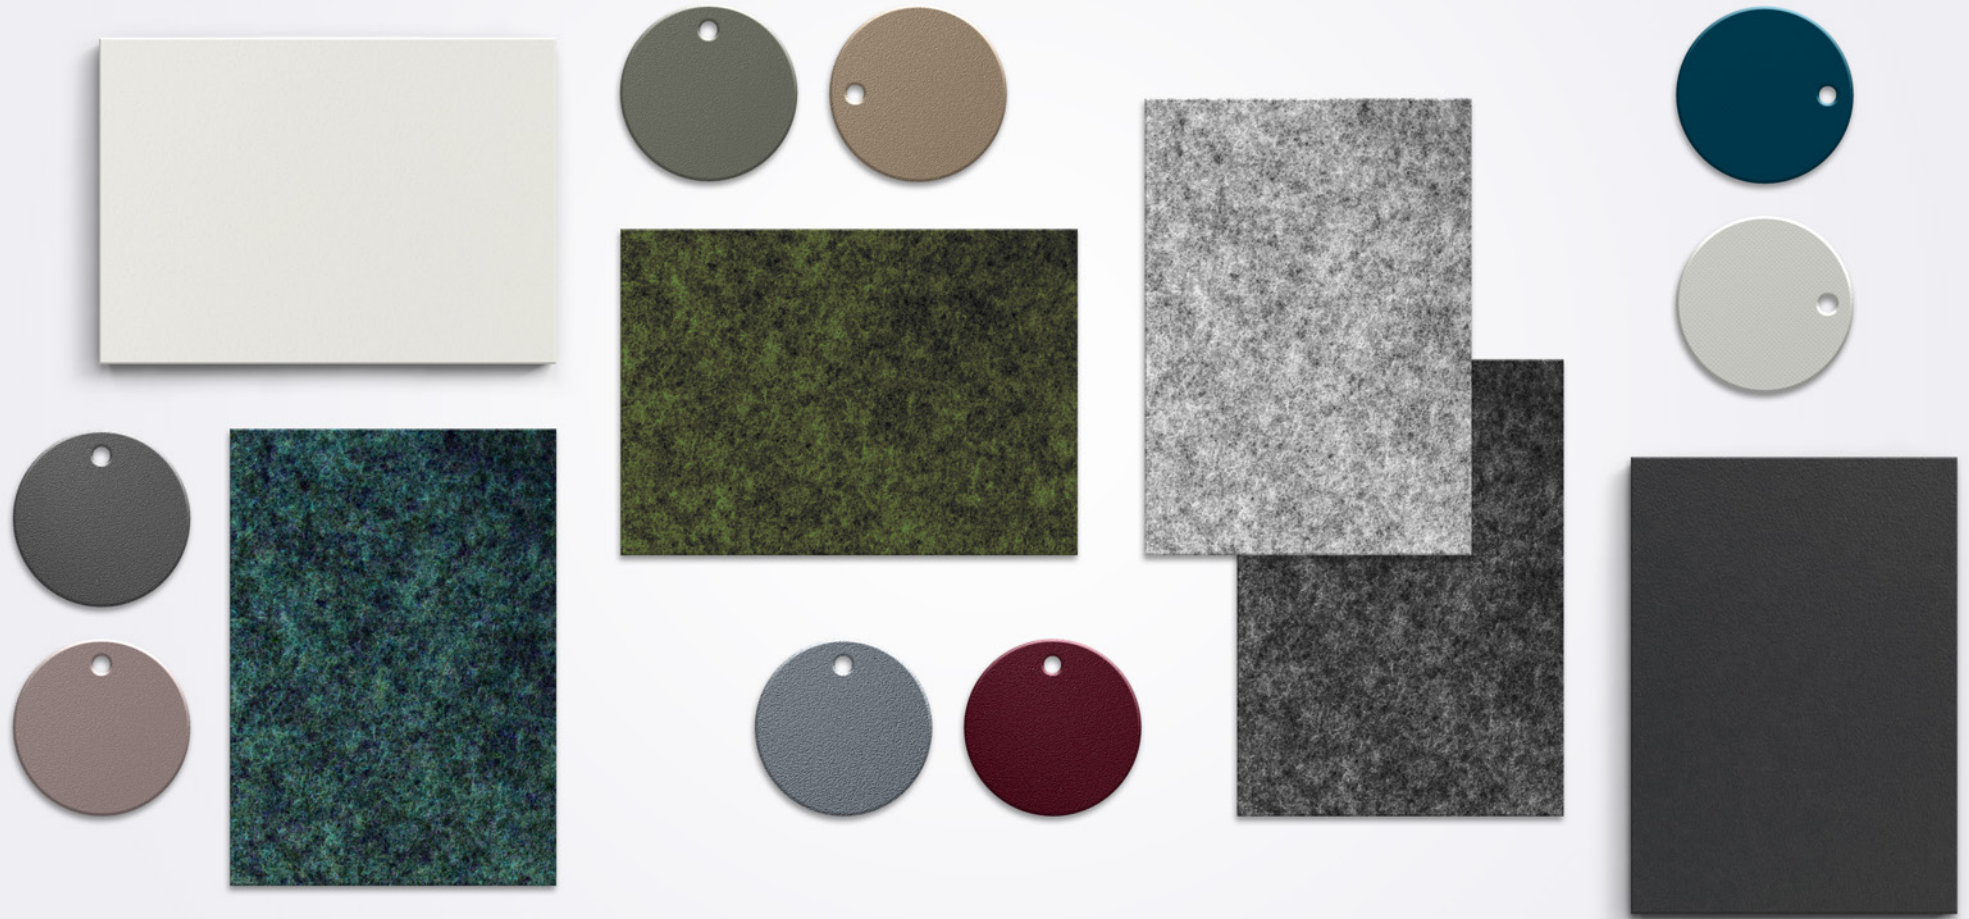

PLASTICS & FELT

COLLECTION

casala