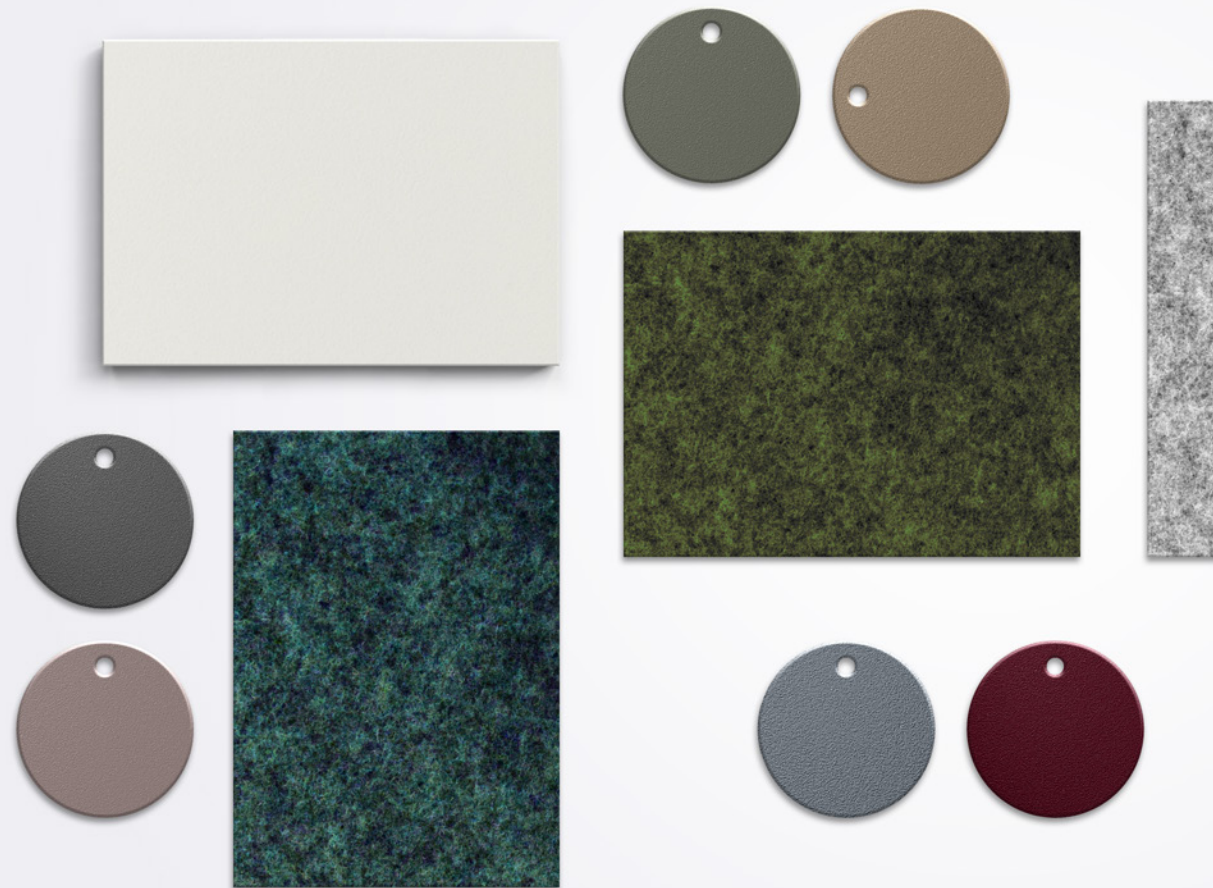

Quality materials united for stylish interior concepts

Casala's materials and finishes combine a harmonious blend of colours and patterns ensuring they both complement and integrate effortlessly with each interior concept for professional and public spaces. In today's world, the choice of materials is not just about design and functionality, but also about the broader impact on our environment. Our materials contain a high percentage of recycled content and meet various standard certifications. We are continuously looking for innovative and sustainable materials and production techniques, while maintaining commitment to quality, sustainability and our philosophy "Design Linked to Functionality".

casala