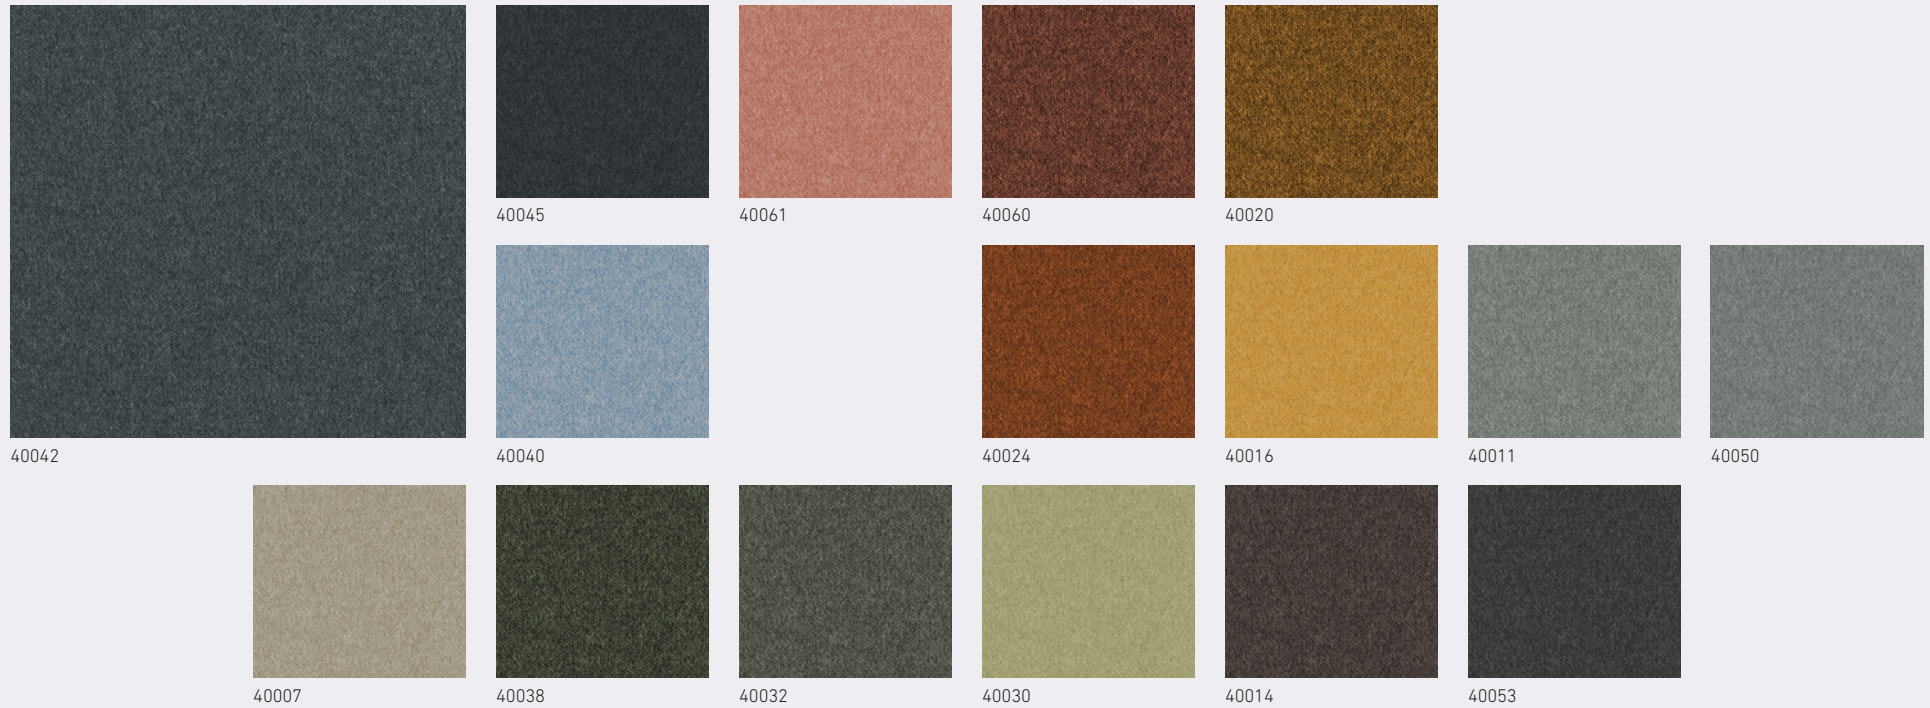

FABRICS

KNITTED UPHOLSTERY

casala

NEVADA

FABRIC BAND 3

SPECIFICATIONS

UK MATERIAL

100% POLYESTER