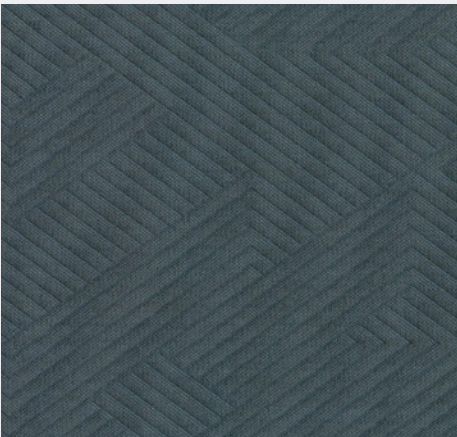

MIZMAZE

0762