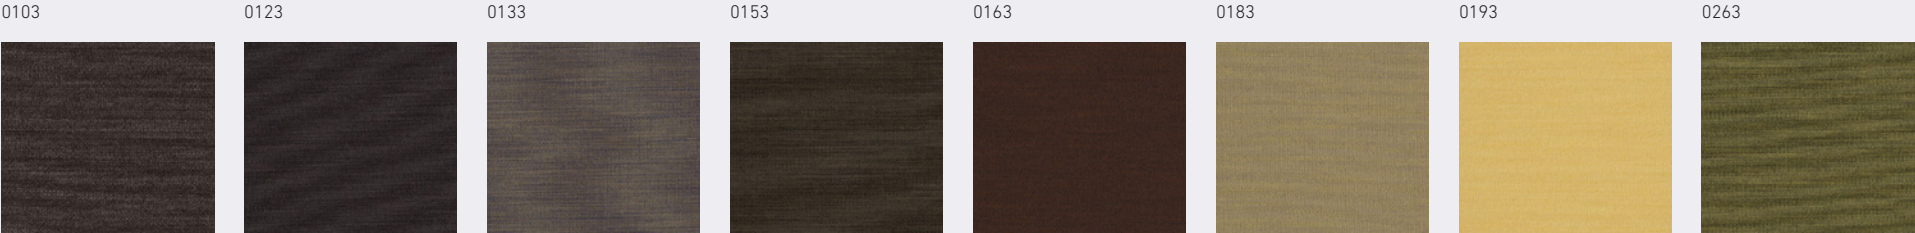

UNIFORM MELANGE