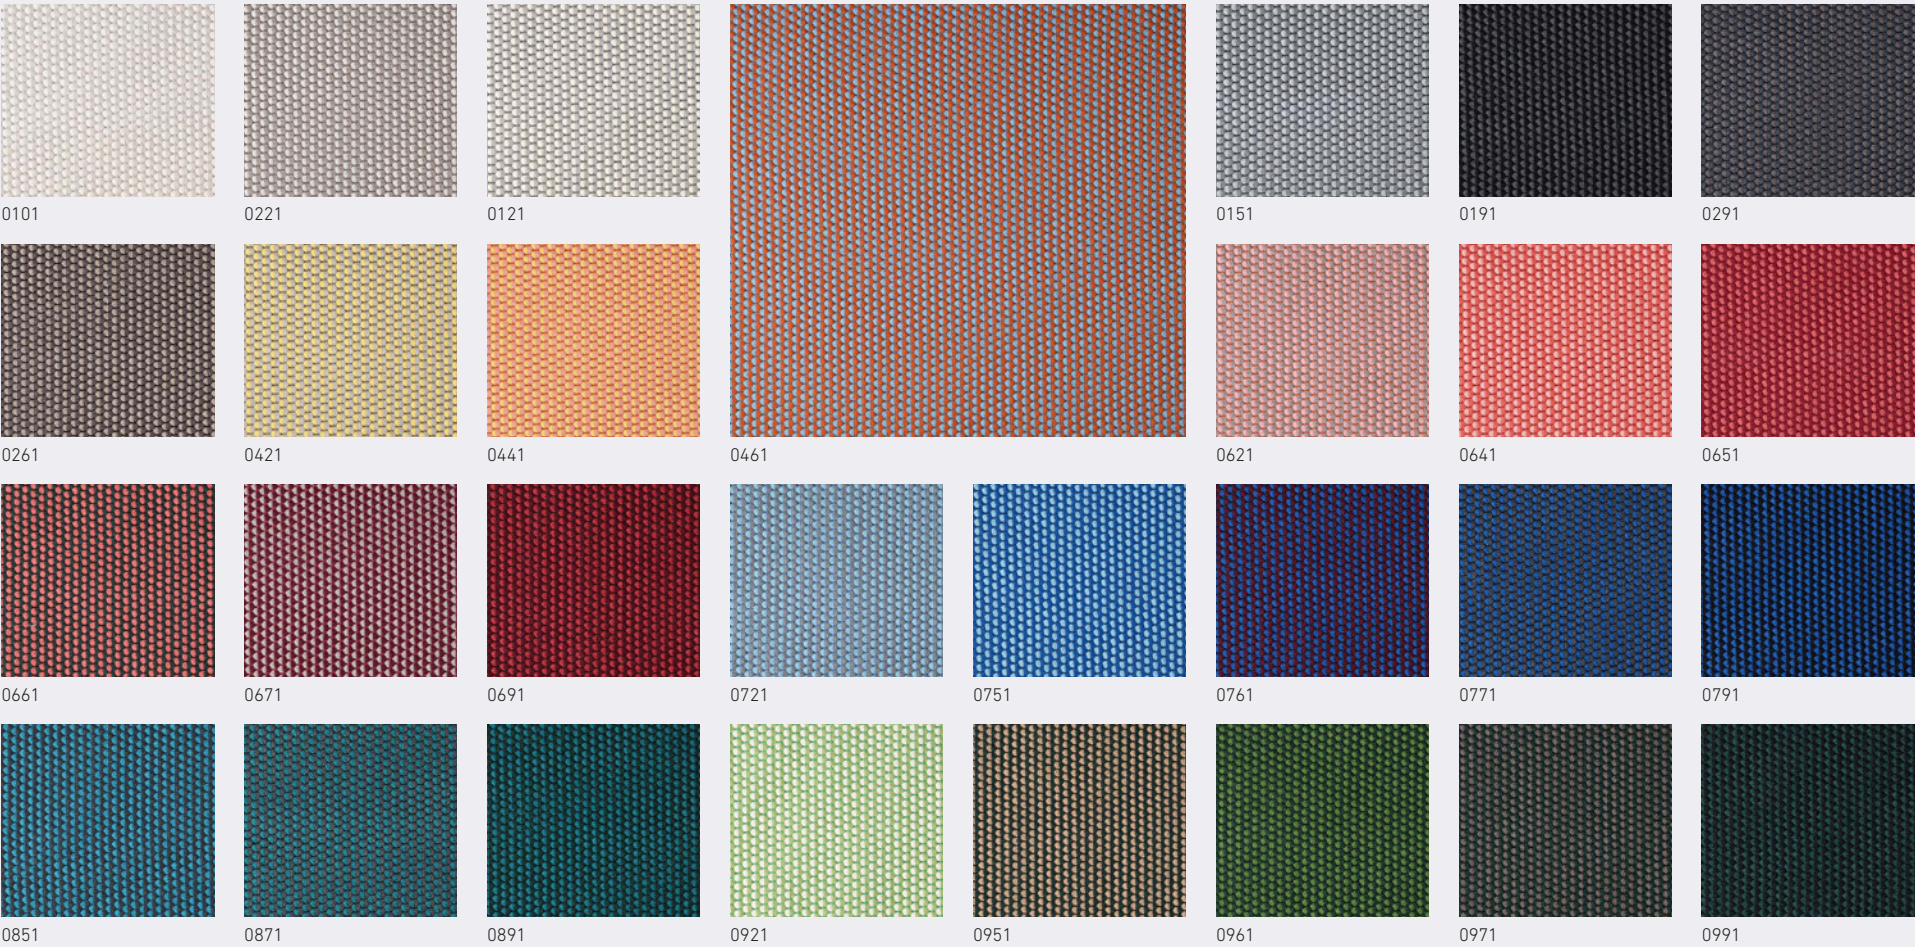

DROP

SPECIFICATIONS & SAMPLE SERVICE

The colours in this publication may differ to the original product.
We recommend requesting a product sample.
Sample service and further information: www.kvadrat.dk