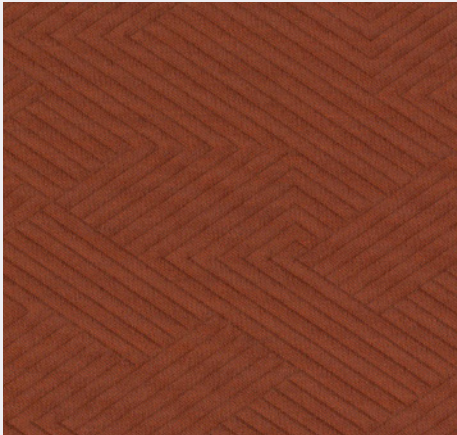

MIZMAZE

0562

SPECIFICATIONS & SAMPLE SERVICE

The colours in this publication may differ to the original product.
We recommend requesting a product sample.
Sample service and further information: www.kvadrat.dk