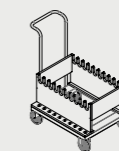

powder coatings

Axa Black

Axa Aluminium grey

Axa Traffic white

wall bracket for 1, 2 or 4 chairs

trolley options for axa folding chair

10x  
Article 9909/10

20x  
Article 9909/20