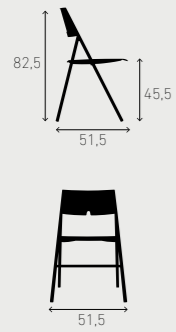

VARIATIONS

CASALA 05/2025

AXA